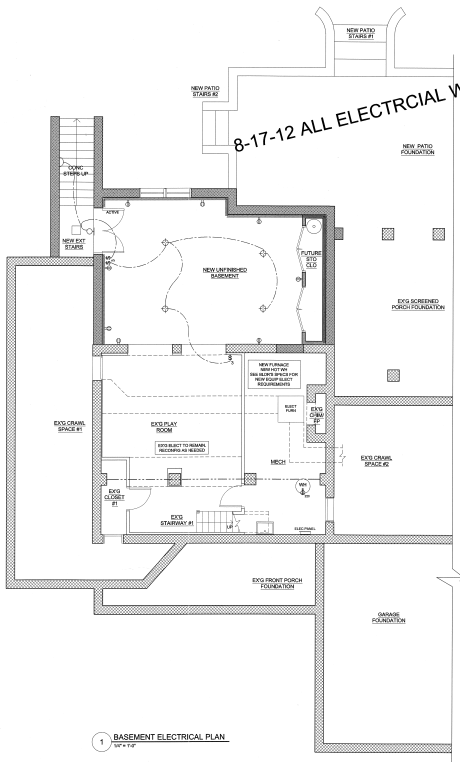

8-17-12 ALL ELECTRICAL WORK YET TO BE APPROVED BY OWNER!

1 BASEMENT ELECTRICAL PLAN
1/4" = 1' = 0"