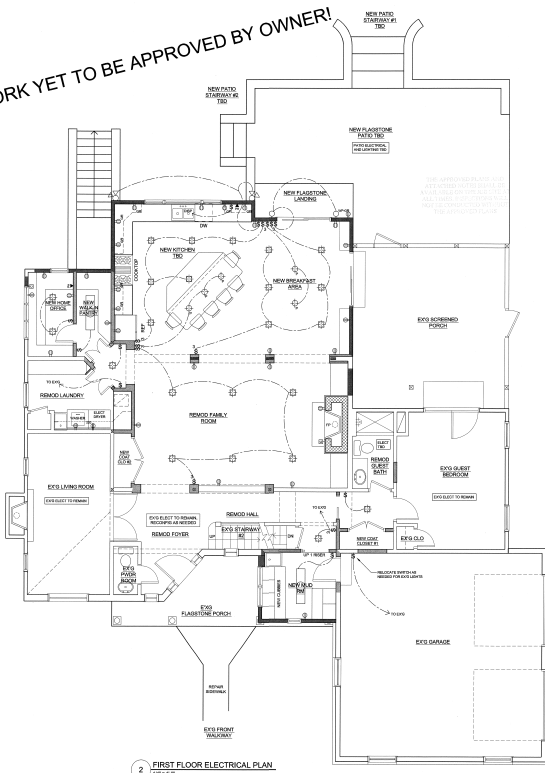

2 FIRST FLOOR ELECTRICAL PLAN
1/4" = 1' = 0"

M 11 10 10
11 10 10
10 10 10
10 10 10

FAST FLOOR ELECTRICAL PLAN
OR AS NOTED

DATE 4-20-13
REVISED 8-28-13
PROJECT

PHASE DESIGN/PERMIT APP
DESIGN/PERMIT APP
DESIGN/PERMIT APP
DESIGN/PERMIT APP

MC DESIGN BUILD, LLC
6 GARDNER STREET
MARIETTA, GA 30067
OFFICE 770-426-1111 FAX 770-426-1044

MC DESIGN BUILD, LLC
6 GARDNER STREET
MARIETTA, GA 30067
OFFICE 770-426-1111 FAX 770-426-1044

MC DB
MARIETTA, GA 30067
770-426-1111